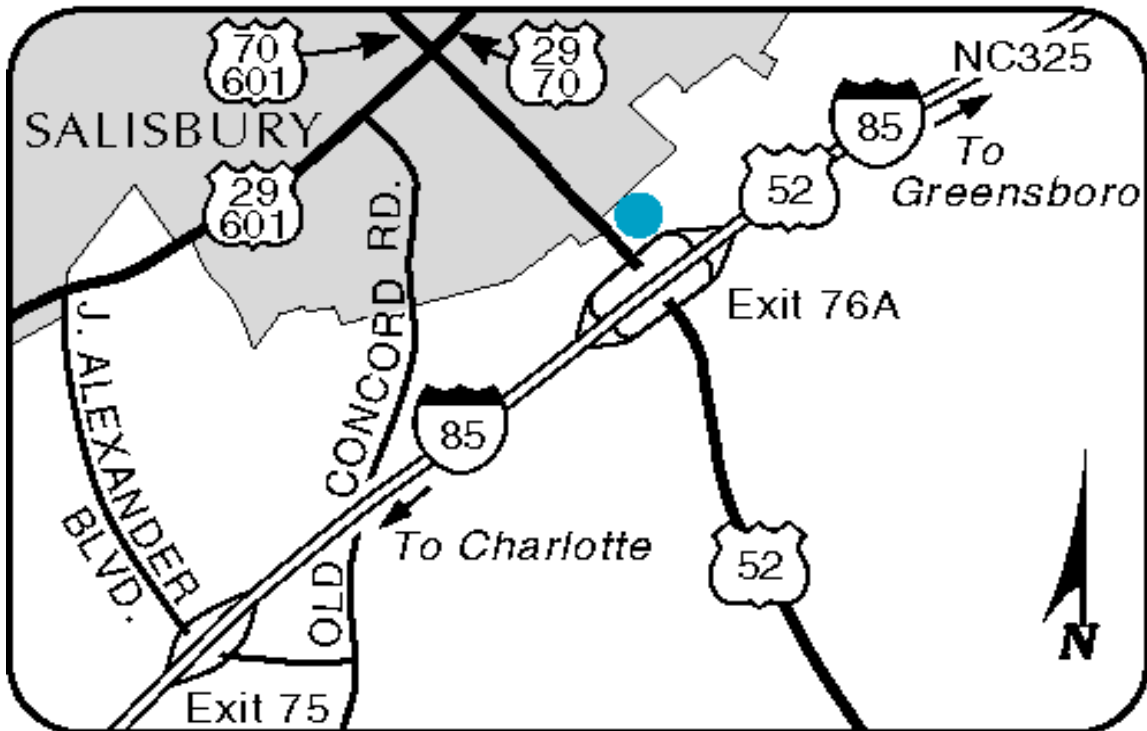

The Charlotte Douglas International Airport is about 45 miles from this Salisbury hotel. Reed Gold Mine State Historic Site, Ericsson Stadium and the Charlotte Coliseum are less than an hour away. A variety of restaurants and lounges can be found in the surrounding area, including several close to the hotel.

Area Transportation:

- Douglas International Arpt (45.0m/72.4km S)
- Rowan County Arpt (5.0m/8.0km S)
- Piedmont Triad Int'l. Arpt. (45.0m/72.4km N)
- AMTRAK Train Station (5.0m/8.0km S)
- Greyhound Bus Station (2.0m/3.2km S)

Comfort Suites

1040 E. Innes St.
Salisbury, NC, US, 28144
Phone: (704) 630-0065
Fax: (704) 797-8878

Local Map:

Directions to Our Hotel:

From I-85 South: Take exit 76 and make a right off of exit, make a right into Towne Creek Commons and follow to end. From I-85 North: Take exit 76 and make a left off of exit, make a right into Towne Creek Commons and follow to end.